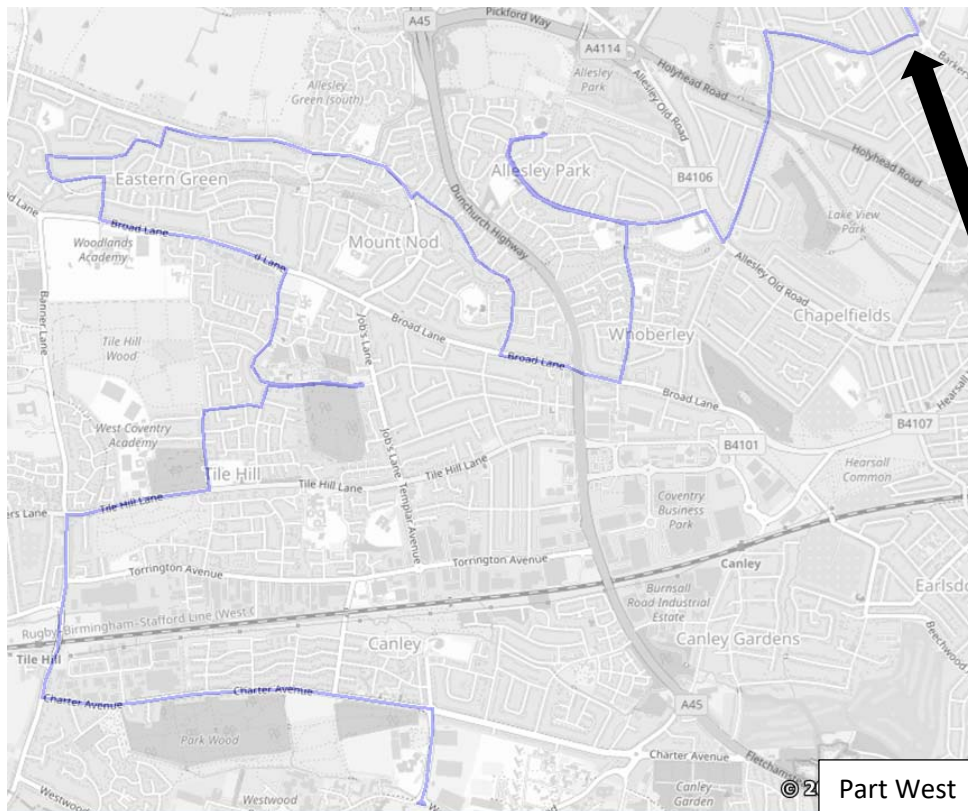

## School Service S61

#### Route description:

**Outbound** Arena Retail Park Bus Int, Classic Dr, Jimmy Hill Way, Winding House Ln, Hen Ln, Roland Av, Parkville Highway, Penny Park Ln, Halford Ln, Sadler Rd, The Scotchill, Keresley Rd, Norman Place Rd, Hollyfast Rd, Westhill Rd, Courtland Av, Forfield Rd, Kingsbury Rd, Grayswood Av, Allesley Old Rd, Winsford Av, Winsford Av bus turnaround, Winsford Av, Whitaker Rd, Wildcroft Rd, Broad Ln, Nod Rise, Sutherland Av, Alderminster Rd, Lower Eastern Grn Ln, Sutton Av, Frederick Neal Av, Sutton Av, Farcroft Av, Broad Ln, Jardine Cres., Jardine Crescent bus turnaround, Jardine Cres, Bushbery Av, Roosevelt Dr, Hawthorn Ln, Tile Hill Ln, Station Av, Cromwell Ln, Charter Av, Mitchell Av (full length - turnaround at roundabout), Mitchell Av for Westwood Academy.

**Inbound** Westwood Academy, Mitchell Av, Charter Av, Cromwell Ln, Station Av, Tile Hill Ln, Hawthorn Ln, Roosevelt Dr, Bushbery Av, Jardine Cres, Jardine Crescent bus turnaround, Jardine Cres, Broad Ln, Farcroft Av, Sutton Av, Lower Eastern Grn, Alderminster Rd, Sutherland Av, Nod Rise, Broad Ln, Wildcroft Rd, Whitaker Rd, Winsford Av, Winsford Avenue turning circle, Winsford Av, Allesley Old Rd, Grayswood Av, Kingsbury Rd, Forfield Rd, Courtland Av, Westhill Rd, Hollyfast Rd, Norman Place Rd, Keresley Rd, The Scotchill, Sadler Rd, Halford Ln, Penny Park Ln, Parkville Highway, Roland Av, Hen Ln, Winding House Ln, Jimmy Hill Way, Classic Dr, Arena Retail Park Bus Interchange.